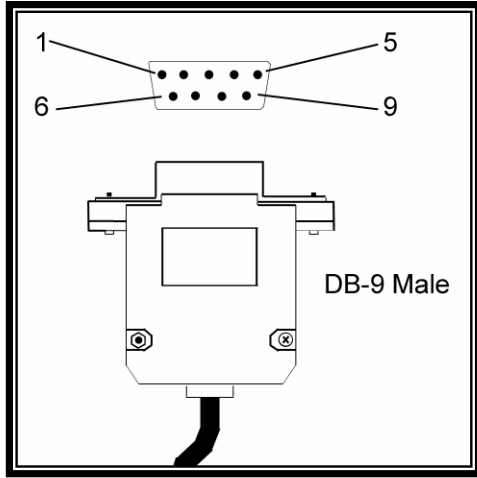

PC-100

Atron Systems, Inc.

PC-100 to CRS RJ-45 Interface Cable

<http://www.atronsystems.com/techs.htm>

12-26-2001

600-00201-02003M